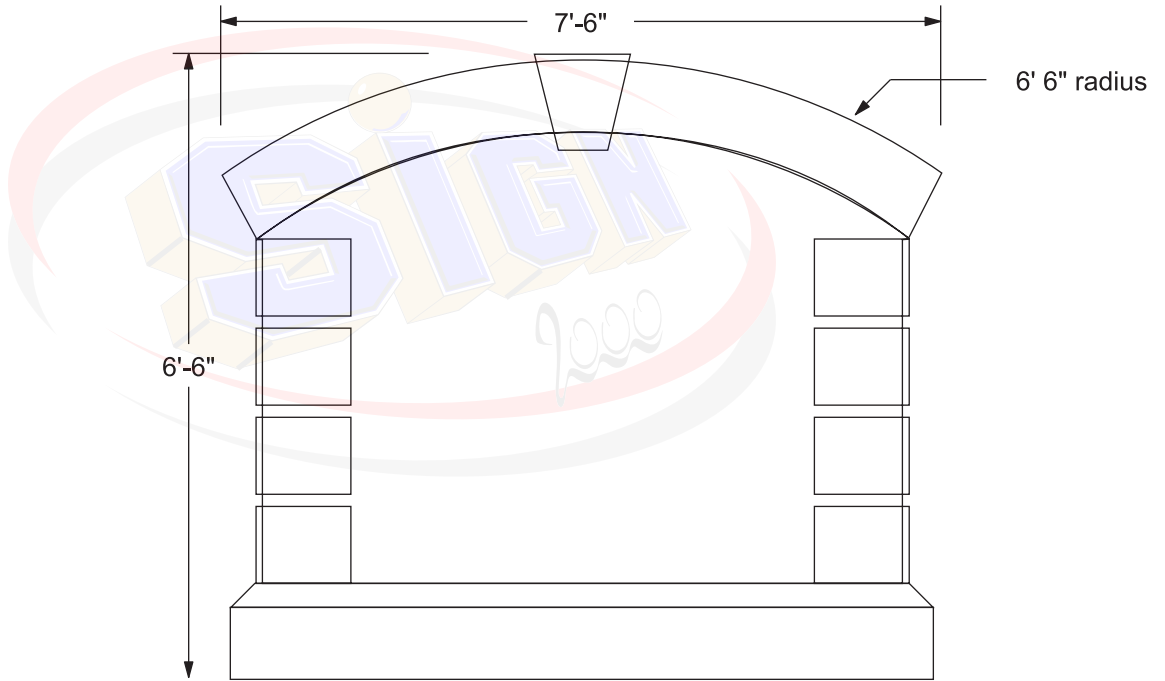

End View

Front and Back View

**SIGNS OF 2000**  
10 Butler St., Clifton, NJ 07011  
Tel: 973-253-1333  
Fax: 973-253-1953  
sales@signof2000.com  
www.signof2000.com

Company:  
Street:  
City:  
State/Zip:  
Country:  
Phone:  
Fax:  
Description:  
Comment: