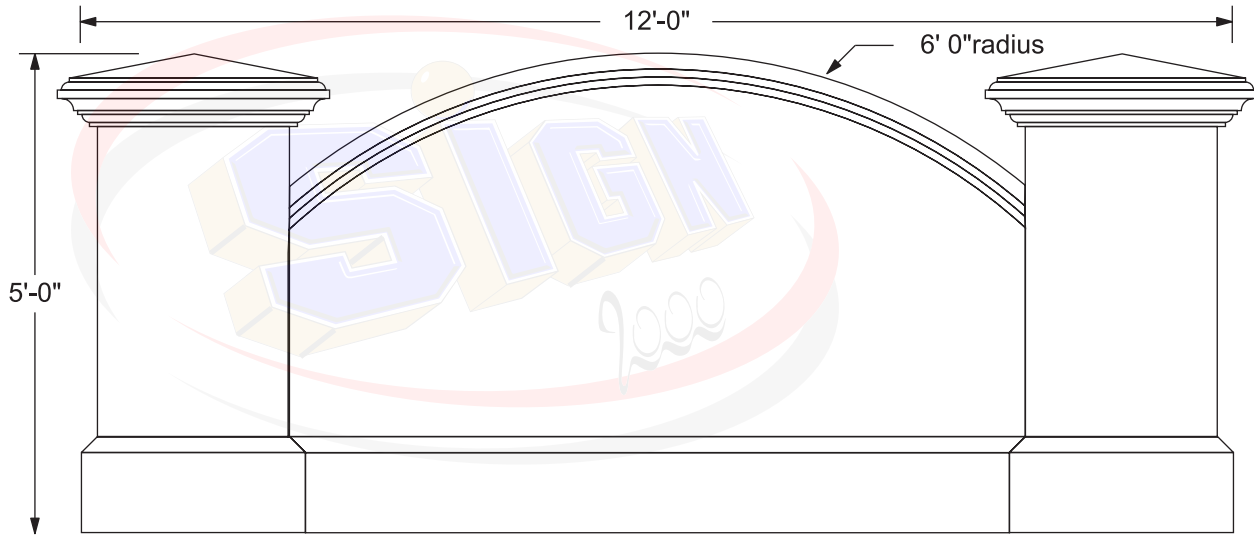

End View

Front and Back View

SIGNS OF 2000

10 Butler St., Clifton, NJ 07011
Tel: 973-253-1333
Fax: 973-253-1953

sales@signof2000.com
www.signof2000.com

Company:
Street:
City:
State/Zip:
Country:
Phone:
Fax:
Description:
Comment: