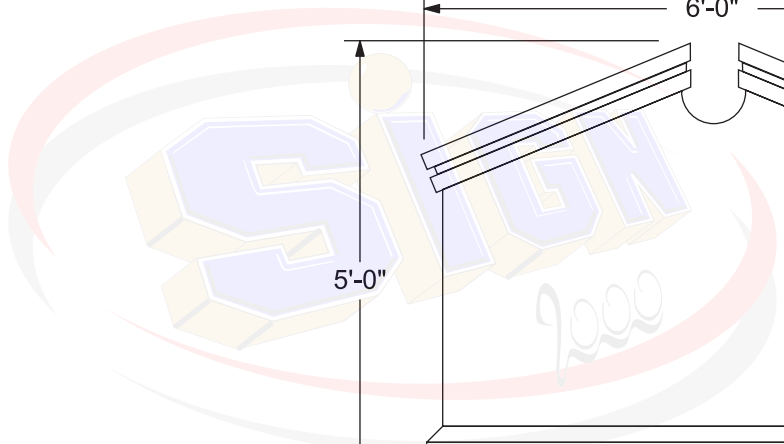

End View

Front and Back View

**SIGNS OF 2000**  
10 Butler St., Clifton, NJ 07011  
Tel: 973-253-1333  
Fax: 973-253-1953  
sales@signof2000.com  
www.signof2000.com

Company:  
Street:  
City:  
State/Zip:  
Country:  
Phone:  
Fax:  
Description:  
Comment: