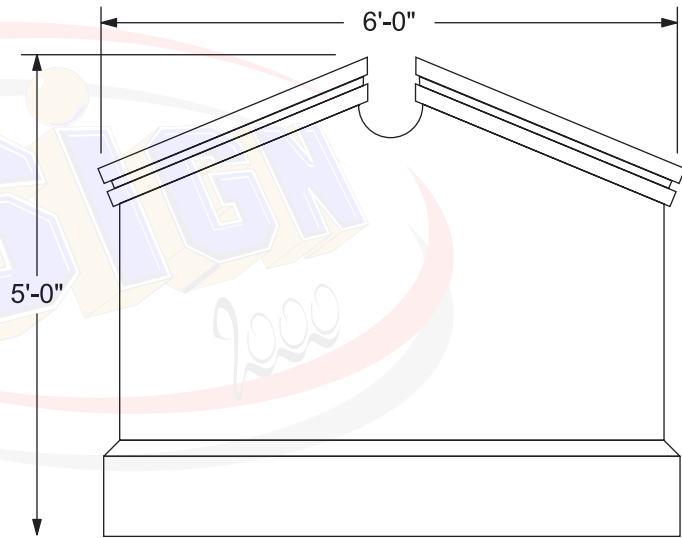

End View

Front and Back View

**SIGNS OF 2000**  
10 Butler St., Clifton, NJ 07011  
Tel: 973-253-1333  
Fax: 973-253-1953  
sales@signof2000.com  
www.signof2000.com

Company:  
Street:  
City:  
State/Zip:  
Country:  
Phone:  
Fax:  
Description:  
Comment: