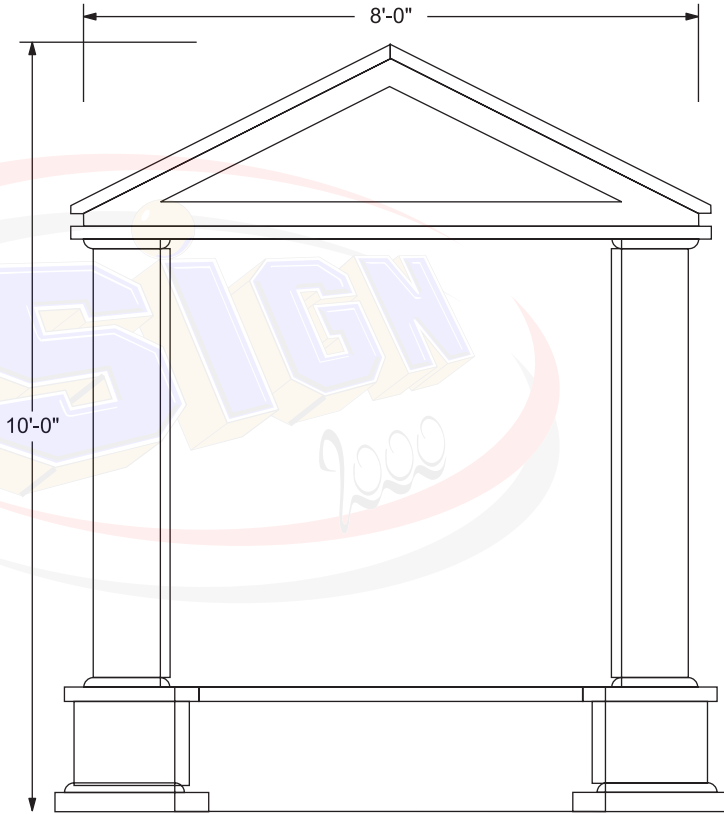

End View

Front and Back View

SIGNS OF 2000
10 Butler St., Clifton, NJ 07011
Tel: 973-253-1333
Fax: 973-253-1953
sales@signof2000.com
www.signof2000.com

Company:
Street:
City:
State/Zip:
Country:
Phone:
Fax:
Description:
Comment: