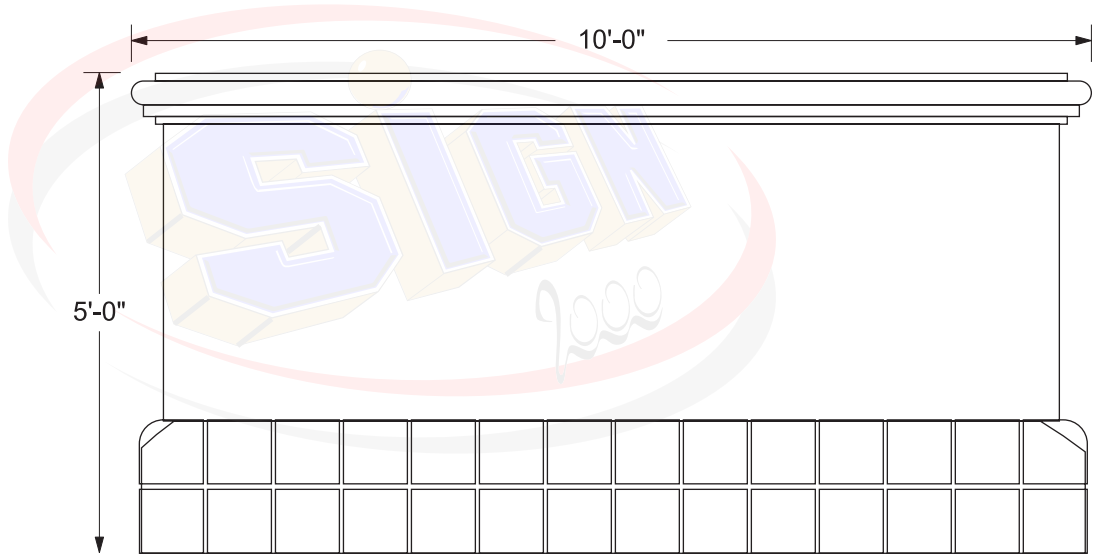

End View

Front and Back View

SIGNS OF 2000
10 Butler St., Clifton, NJ 07011
Tel: 973-253-1333
Fax: 973-253-1953
sales@signof2000.com
www.signof2000.com

Company:
Street:
City:
State/Zip:
Country:
Phone:
Fax:
Description:
Comment: