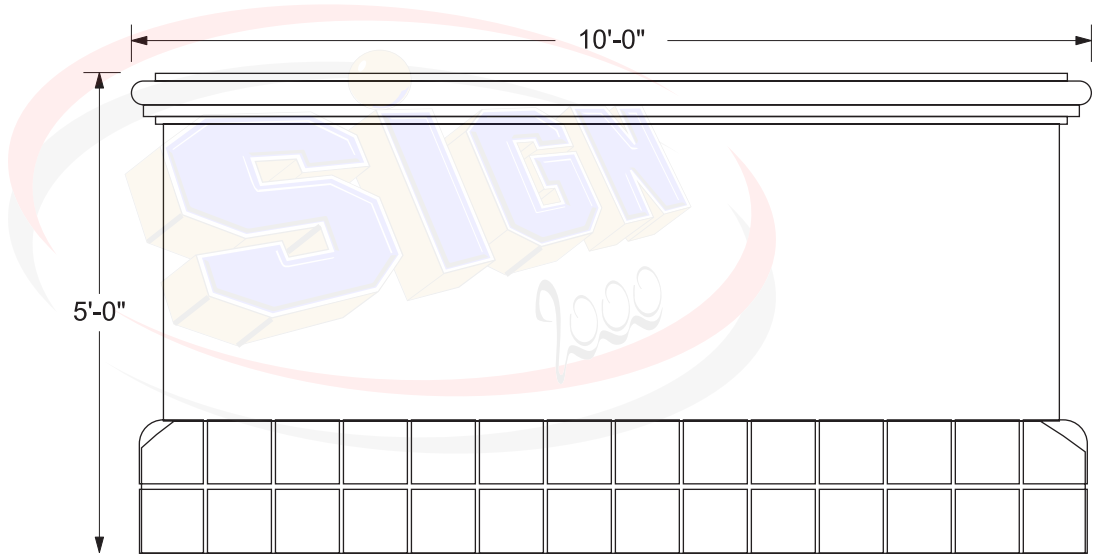

End View

Front and Back View

**SIGNS OF 2000**  
10 Butler St., Clifton, NJ 07011  
Tel: 973-253-1333  
Fax: 973-253-1953  
sales@signof2000.com  
www.signof2000.com

Company:  
Street:  
City:  
State/Zip:  
Country:  
Phone:  
Fax:  
Description:  
Comment: