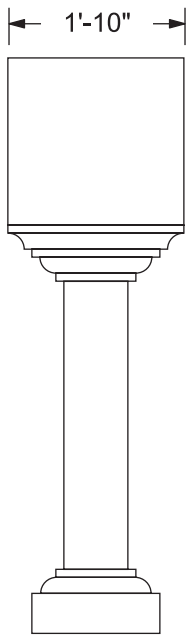

End View

Front and Back View

**SIGNS OF 2000**  
10 Butler St., Clifton, NJ 07011  
Tel: 973-253-1333  
Fax: 973-253-1953  
sales@signof2000.com  
www.signof2000.com

Company:  
Street:  
City:  
State/Zip:  
Country:  
Phone:  
Fax:  
Description:  
Comment:

Job No:  
Contact Name:  
Order Taken From:  
Order Date:  
Terms:  
Delivery Date:  
Shipping:

P.O. Number:  
Drawing Name:  
Price: \$.....