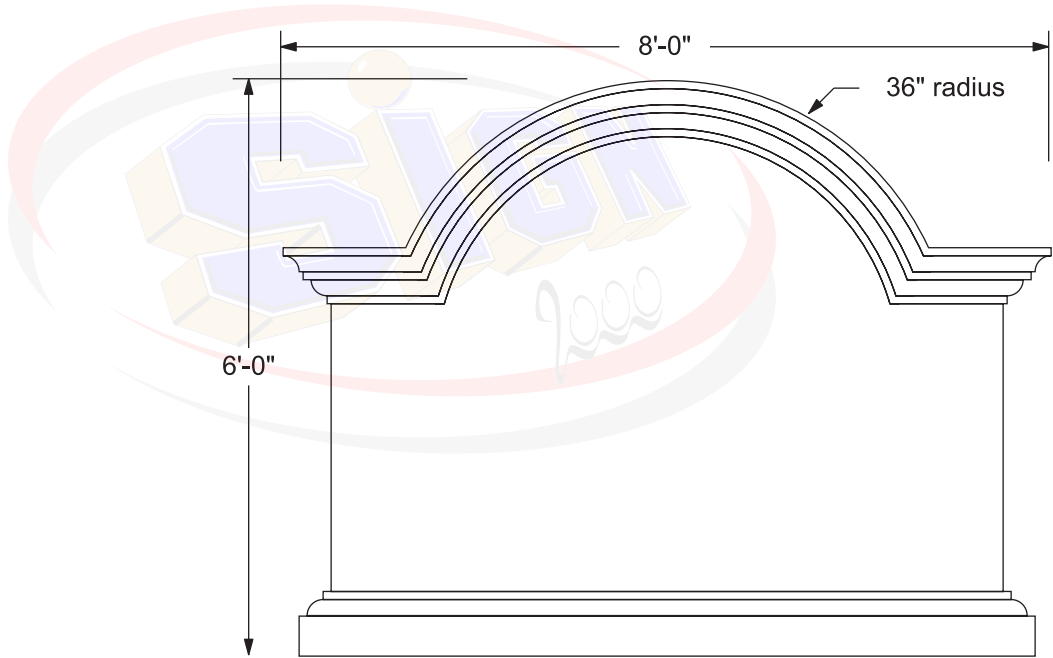

End View

Front and Back View

**SIGNS OF 2000**  
10 Butler St., Clifton, NJ 07011  
Tel: 973-253-1333  
Fax: 973-253-1953  
sales@signof2000.com  
www.signof2000.com

Company:  
Street:  
City:  
State/Zip:  
Country:  
Phone:  
Fax:  
Description:  
Comment: