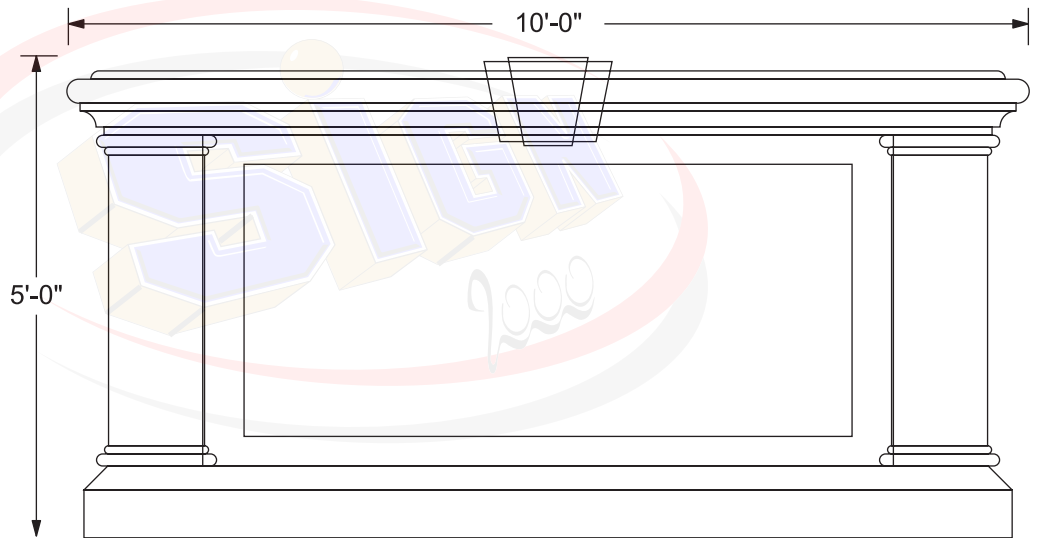

End View

Front and Back View

SIGNS OF 2000
10 Butler St., Clifton, NJ 07011
Tel: 973-253-1333
Fax: 973-253-1953
sales@signof2000.com
www.signof2000.com

Company:
Street:
City:
State/Zip:
Country:
Phone:
Fax:
Description:
Comment: