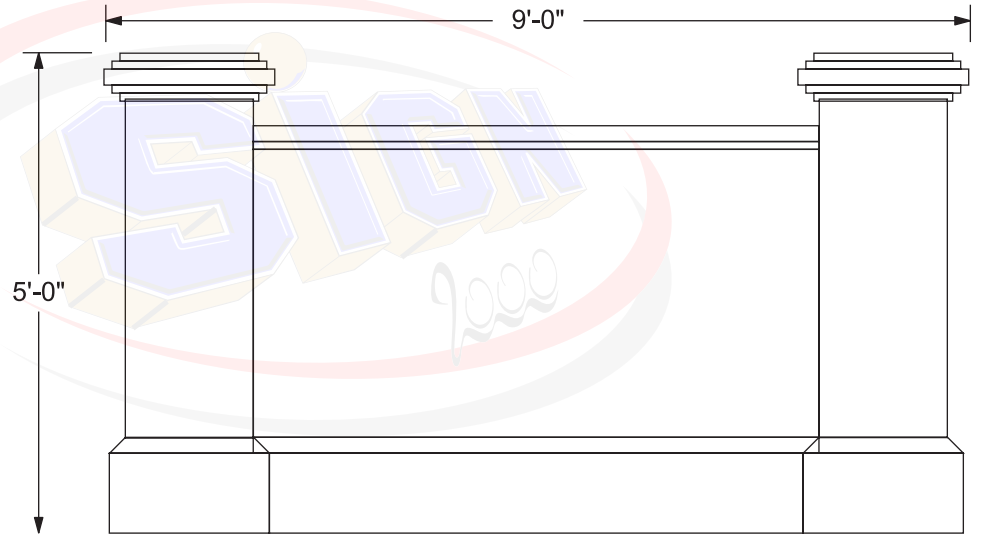

End View

Front and Back View

SIGNS OF 2000
10 Butler St., Clifton, NJ 07011
Tel: 973-253-1333
Fax: 973-253-1953
sales@signof2000.com
www.signof2000.com

Company:
Street:
City:
State/Zip:
Country:
Phone:
Fax:
Description:
Comment: