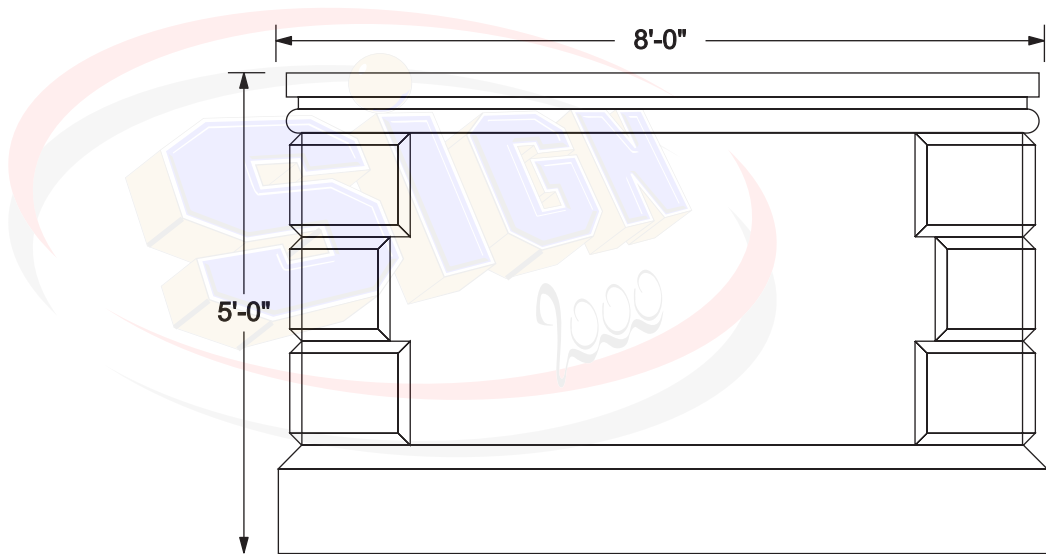

End View

Front and Back View

SIGNS OF 2000
10 Butler St., Clifton, NJ 07011
Tel: 973-253-1333
Fax: 973-253-1953
sales@signof2000.com
www.signof2000.com

Company:
Street:
City:
State/Zip:
Country:
Phone:
Fax:
Description:
Comment: