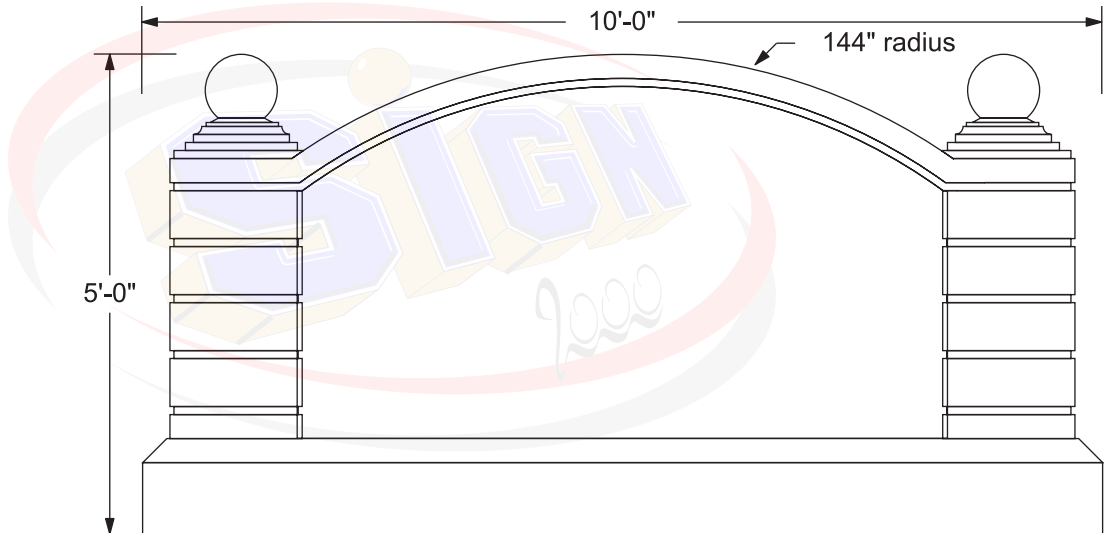

End View

Front and Back View

SIGNS OF 2000
 10 Butler St., Clifton, NJ 07011
 Tel: 973-253-1333
 Fax: 973-253-1953
sales@signof2000.com
www.signof2000.com

Company:
 Street:
 City:
 State/Zip:
 Country:
 Phone:
 Fax:
 Description:
 Comment: