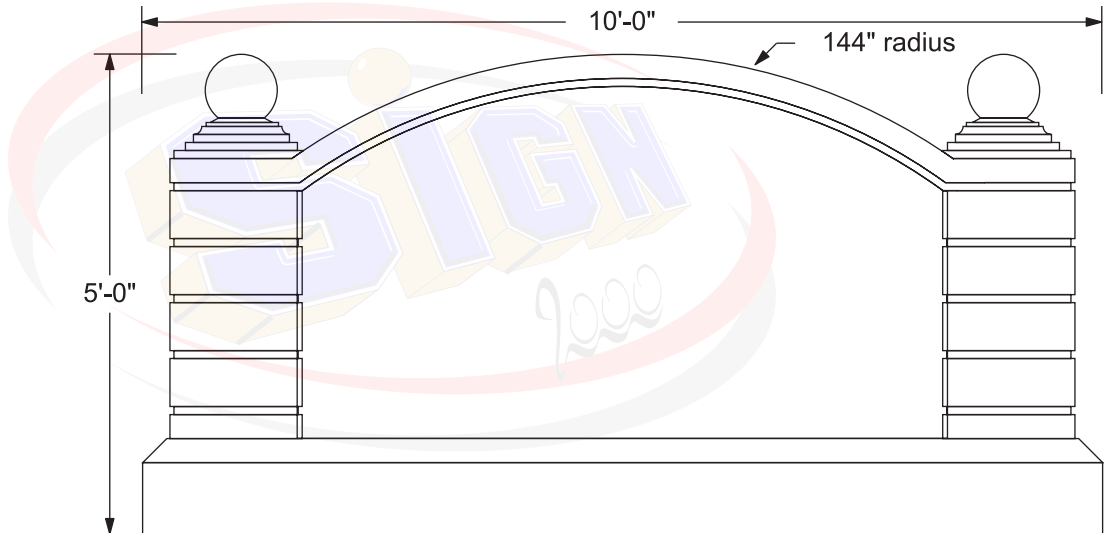

End View

Front and Back View

SIGNS OF 2000
10 Butler St., Clifton, NJ 07011
Tel: 973-253-1333
Fax: 973-253-1953
sales@signof2000.com
www.signof2000.com

Company:
Street:
City:
State/Zip:
Country:
Phone:
Fax:
Description:
Comment: