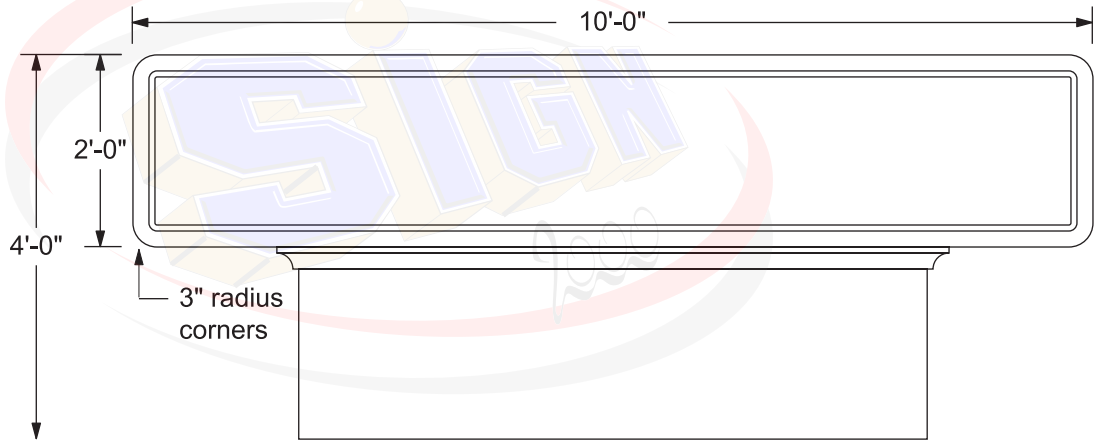

End View

Front and Back View

SIGNS OF 2000
10 Butler St., Clifton, NJ 07011
Tel: 973-253-1333
Fax: 973-253-1953
sales@signof2000.com
www.signof2000.com

Company:
Street:
City:
State/Zip:
Country:
Phone:
Fax:
Description:
Comment: