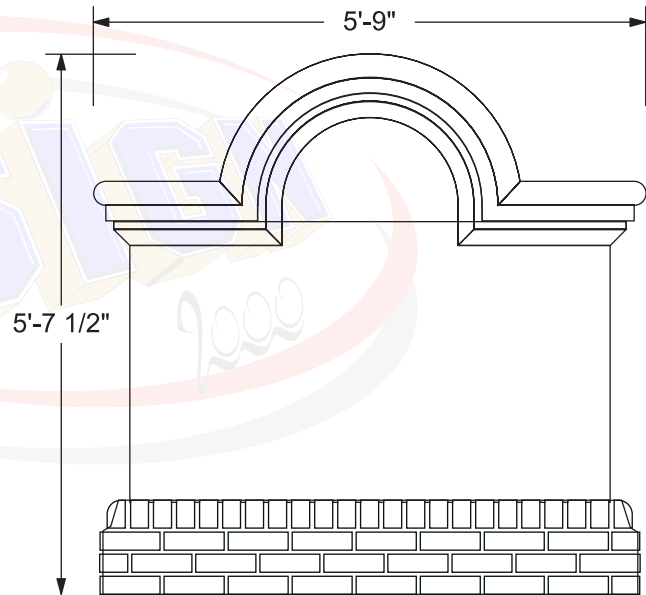

End View

Front and Back View

SIGNS OF 2000
10 Butler St., Clifton, NJ 07011
Tel: 973-253-1333
Fax: 973-253-1953
sales@signof2000.com
www.signof2000.com

Company:
Street:
City:
State/Zip:
Country:
Phone:
Fax:
Description:
Comment: