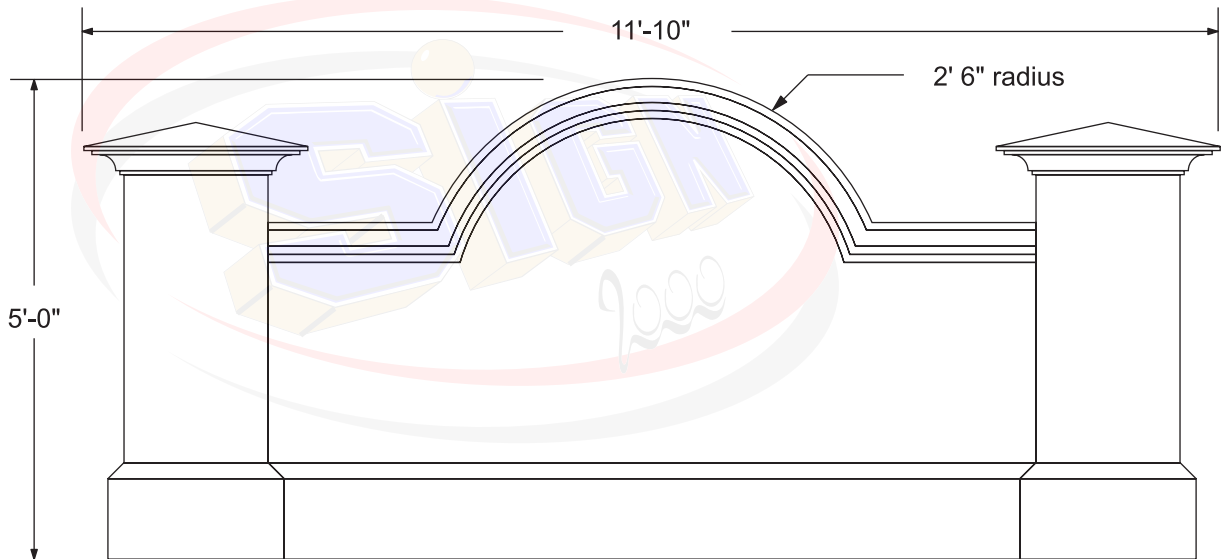

End View

Front and Back View

SIGNS OF 2000

10 Butler St., Clifton, NJ 07011
Tel: 973-253-1333
Fax: 973-253-1953

sales@signof2000.com
www.signof2000.com

Company:
Street:
City:
State/Zip:
Country:
Phone:
Fax:
Description:
Comment: