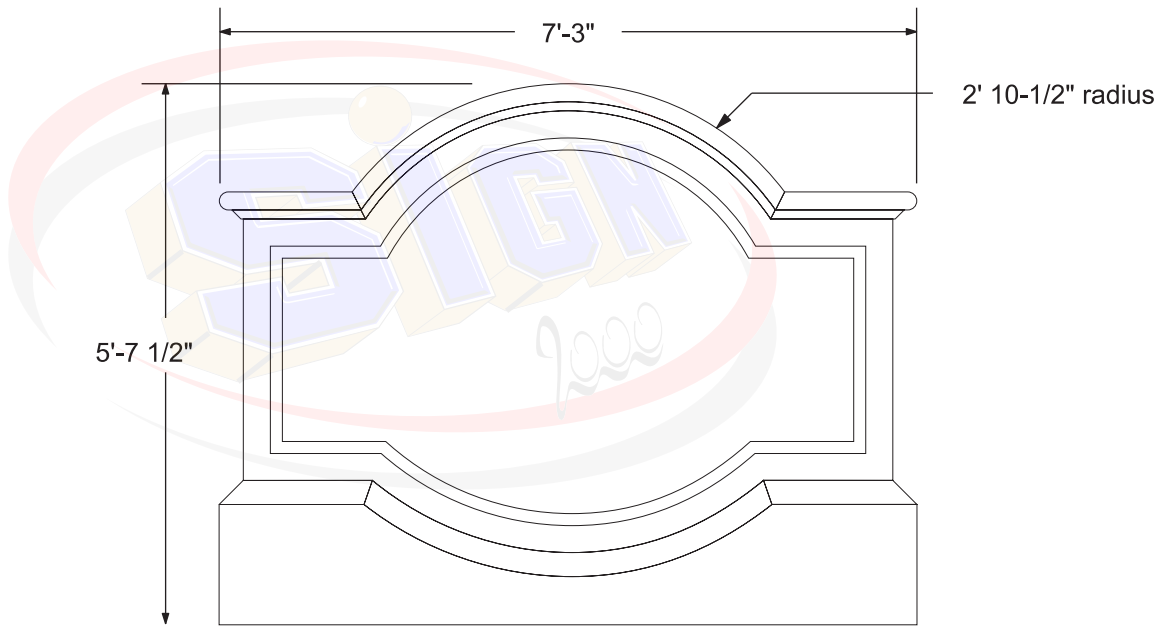

End View

Front and Back View

SIGNS OF 2000
10 Butler St., Clifton, NJ 07011
Tel: 973-253-1333
Fax: 973-253-1953
sales@signof2000.com
www.signof2000.com

Company:
Street:
City:
State/Zip:
Country:
Phone:
Fax:
Description:
Comment: