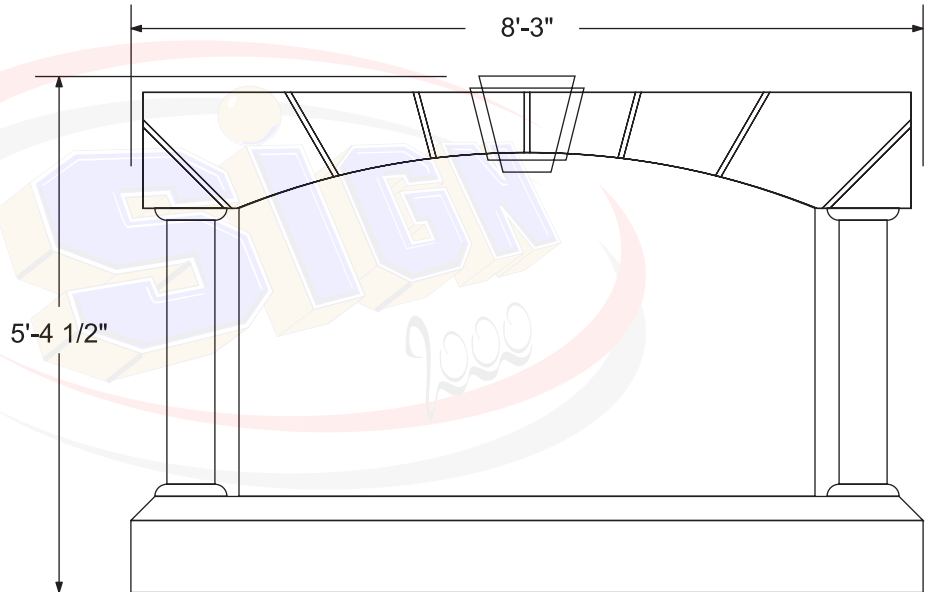

End View

Front and Back View

SIGNS OF 2000
10 Butler St., Clifton, NJ 07011
Tel: 973-253-1333
Fax: 973-253-1953
sales@signof2000.com
www.signof2000.com

Company:
Street:
City:
State/Zip:
Country:
Phone:
Fax:
Description:
Comment: