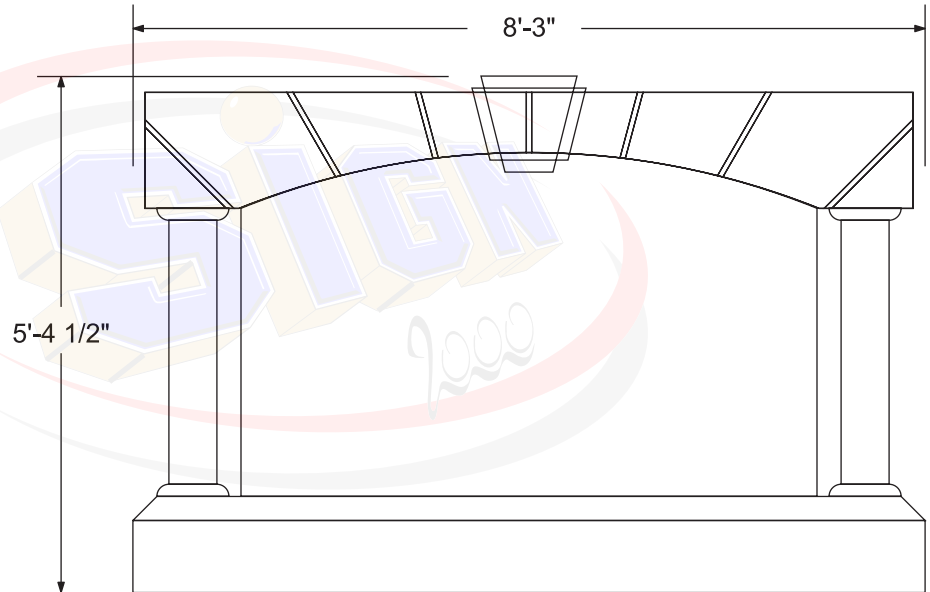

End View

Front and Back View

SIGNS OF 2000
10 Butler St., Clifton, NJ 07011
Tel: 973-253-1333
Fax: 973-253-1953
sales@signof2000.com
www.signof2000.com

Company:
Street:
City:
State/Zip:
Country:
Phone:
Fax:
Description:
Comment: