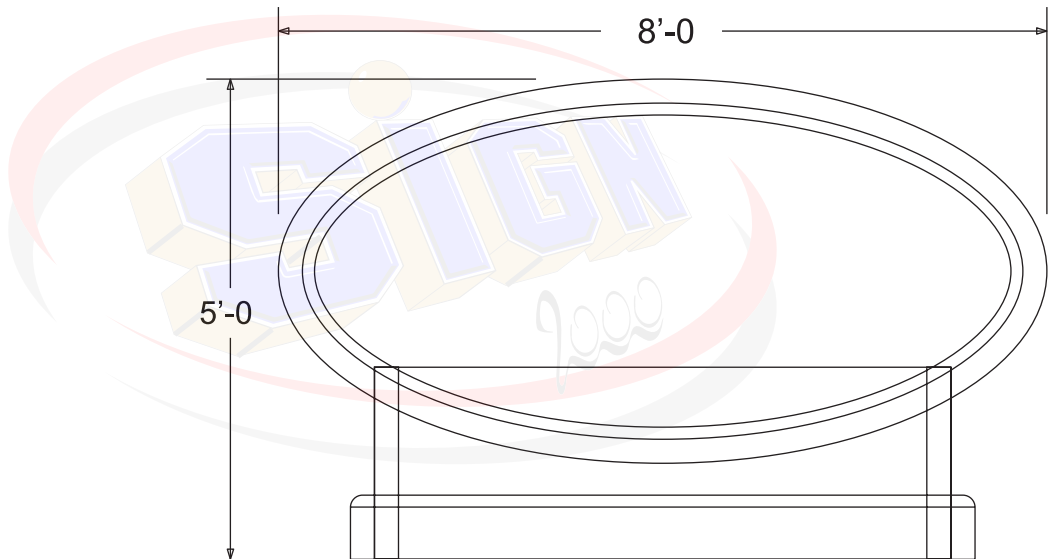

End View

Front and Back View

SIGNS OF 2000
10 Butler St., Clifton, NJ 07011
Tel: 973-253-1333
Fax: 973-253-1953
sales@signof2000.com
www.signof2000.com

Company:
Street:
City:
State/Zip:
Country:
Phone:
Fax:
Description:
Comment: