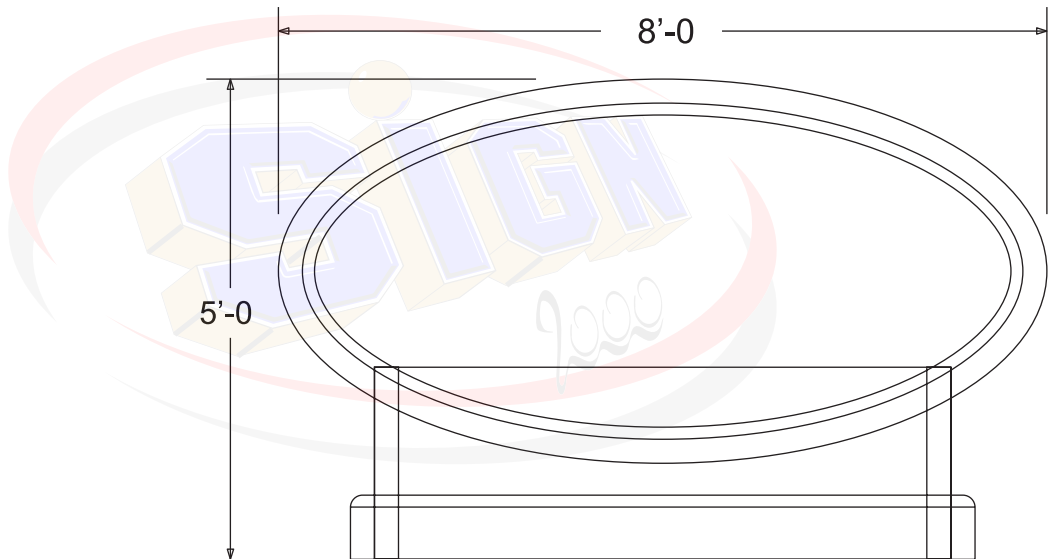

End View

Front and Back View

**SIGNS OF 2000**  
10 Butler St., Clifton, NJ 07011  
Tel: 973-253-1333  
Fax: 973-253-1953  
sales@signof2000.com  
www.signof2000.com

Company:  
Street:  
City:  
State/Zip:  
Country:  
Phone:  
Fax:  
Description:  
Comment: