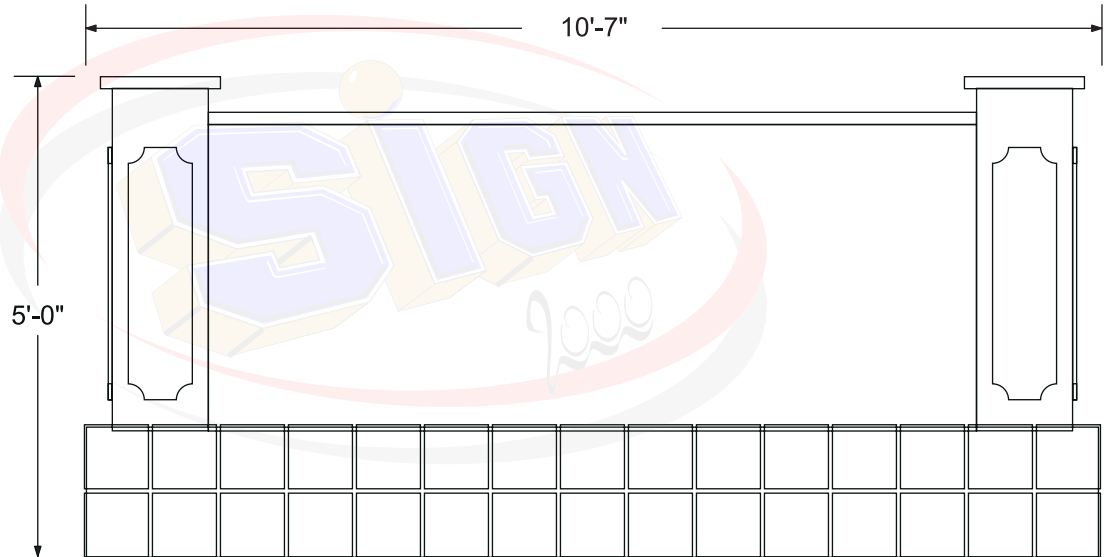

End View

Front and Back View

SIGNS OF 2000
 10 Butler St., Clifton, NJ 07011
 Tel: 973-253-1333
 Fax: 973-253-1953
sales@signof2000.com
www.signof2000.com

Company:
 Street:
 City:
 State/Zip:
 Country:
 Phone:
 Fax:
 Description:
 Comment: