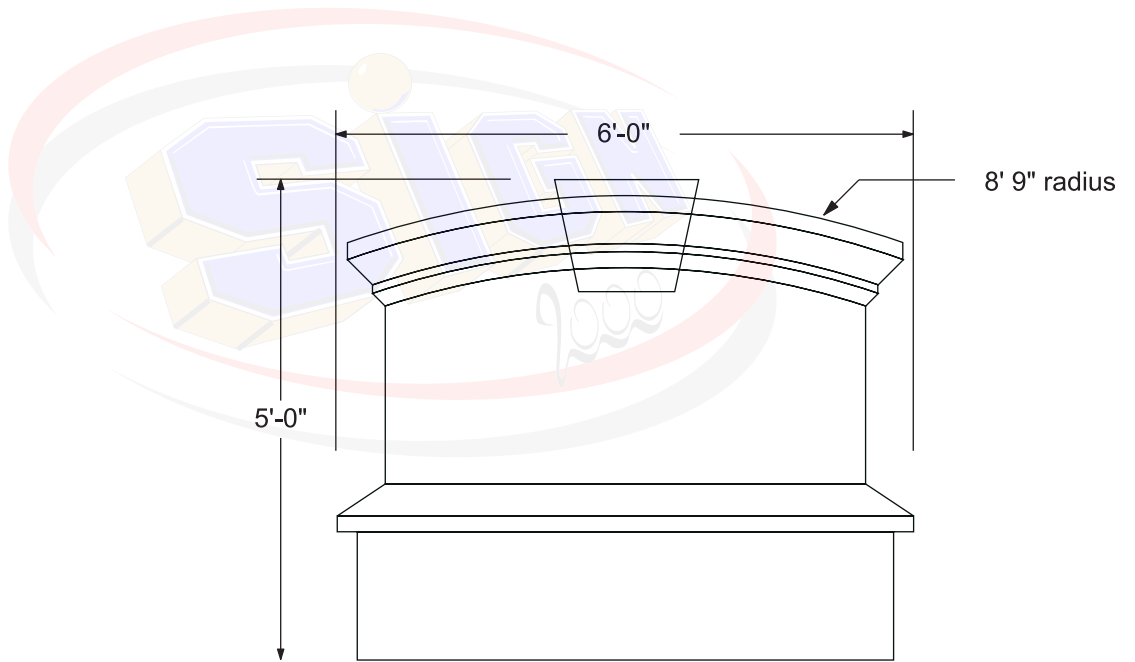

End View

Front and Back View

SIGNS OF 2000
10 Butler St., Clifton, NJ 07011
Tel: 973-253-1333
Fax: 973-253-1953
sales@signof2000.com
www.signof2000.com

Company:
Street:
City:
State/Zip:
Country:
Phone:
Fax:
Description:
Comment: