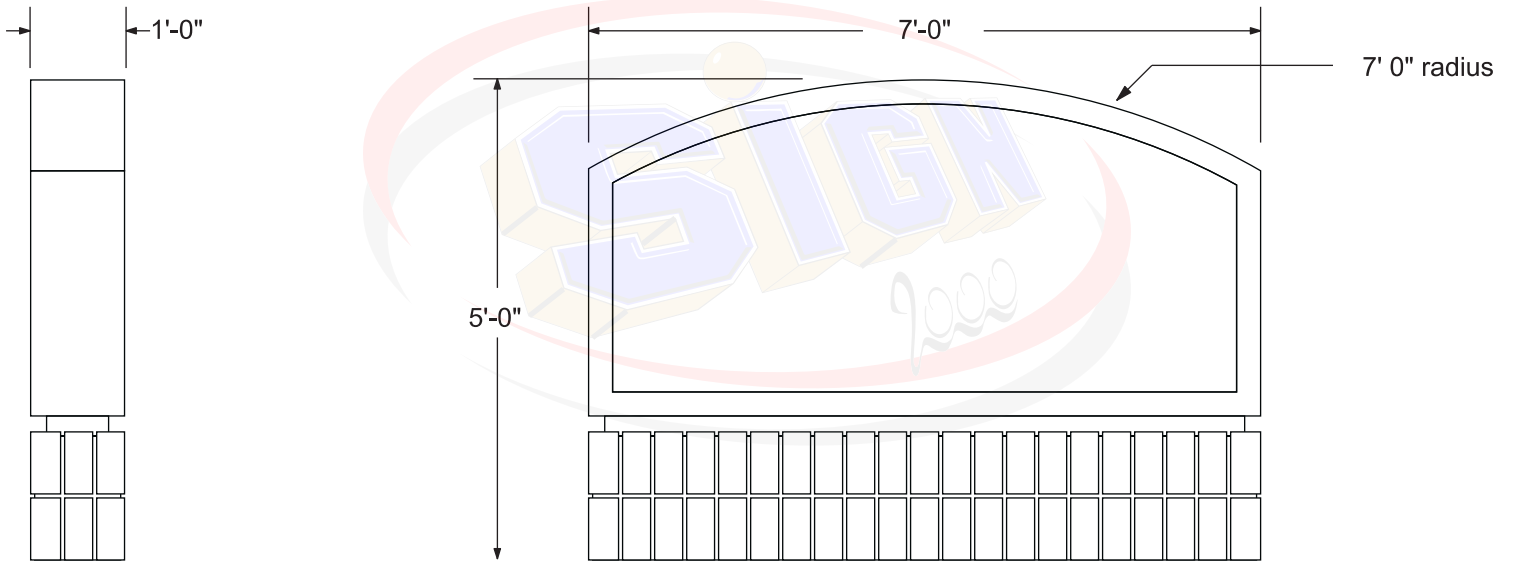

End View

Front and Back View

SIGNS OF 2000
10 Butler St., Clifton, NJ 07011
Tel: 973-253-1333
Fax: 973-253-1953
sales@signof2000.com
www.signof2000.com

Company:
Street:
City:
State/Zip:
Country:
Phone:
Fax:
Description:
Comment: