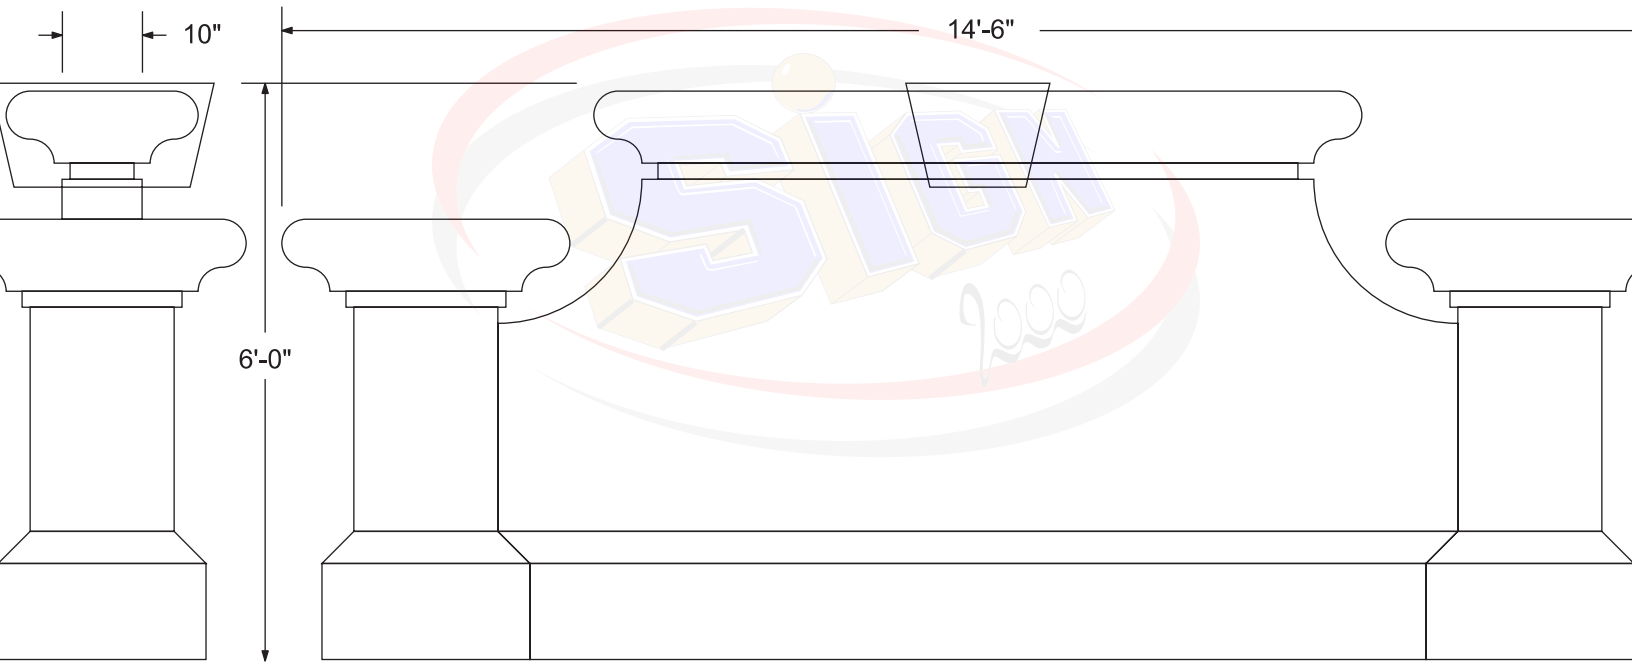

End View

Front and Back View

SIGNS OF 2000
10 Butler St., Clifton, NJ 07011
Tel: 973-253-1333
Fax: 973-253-1953
sales@signof2000.com
www.signof2000.com

Company:
Street:
City:
State/Zip:
Country:
Phone:
Fax:
Description:
Comment: