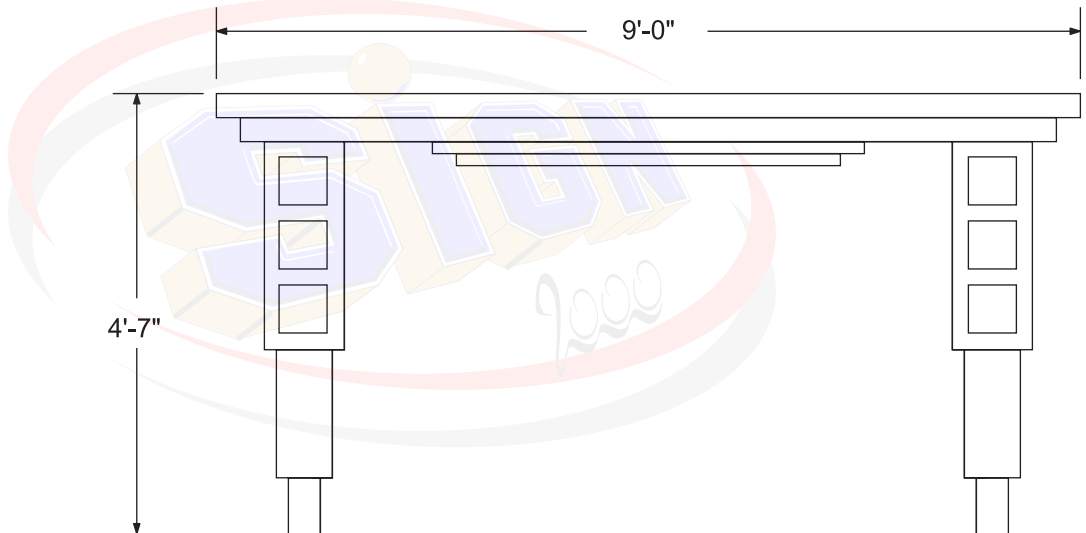

End View

Front and Back View

SIGNS OF 2000
10 Butler St., Clifton, NJ 07011
Tel: 973-253-1333
Fax: 973-253-1953
sales@signof2000.com
www.signof2000.com

Company:
Street:
City:
State/Zip:
Country:
Phone:
Fax:
Description:
Comment: