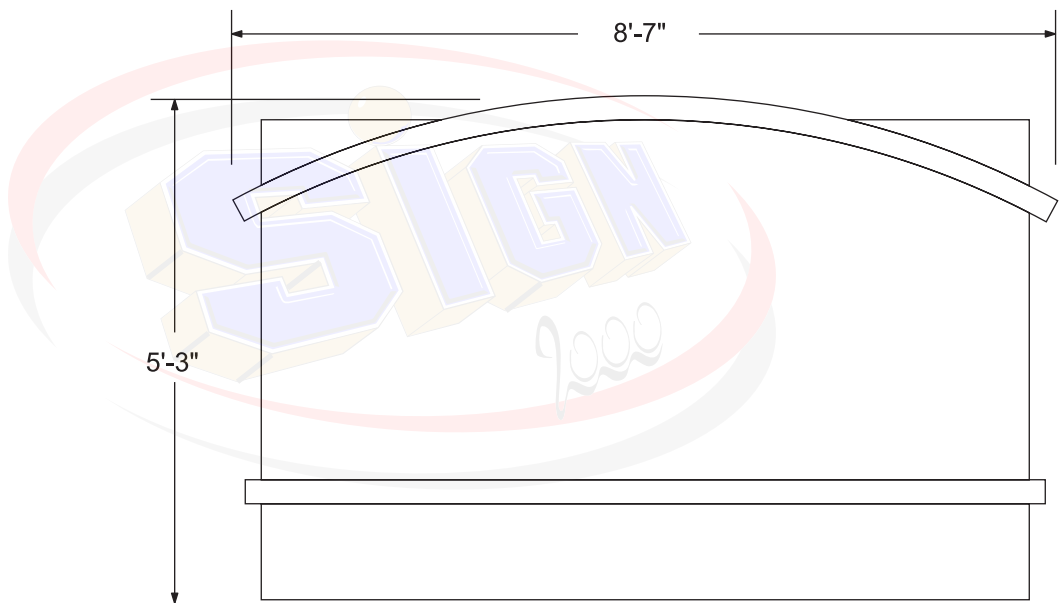

End View

Front and Back View

SIGNS OF 2000
 10 Butler St., Clifton, NJ 07011
 Tel: 973-253-1333
 Fax: 973-253-1953
sales@signof2000.com
www.signof2000.com

Company:
 Street:
 City:
 State/Zip:
 Country:
 Phone:
 Fax:
 Description:
 Comment: