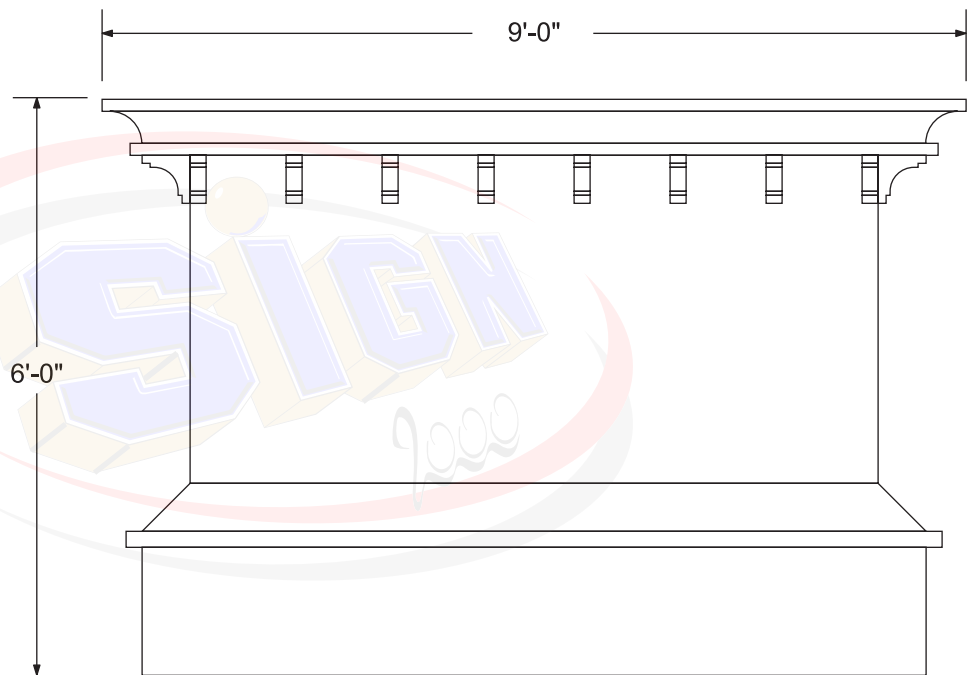

End View

Front and Back View

SIGNS OF 2000
 10 Butler St., Clifton, NJ 07011
 Tel: 973-253-1333
 Fax: 973-253-1953
sales@signof2000.com
www.signof2000.com

Company:
 Street:
 City:
 State/Zip:
 Country:
 Phone:
 Fax:
 Description:
 Comment: