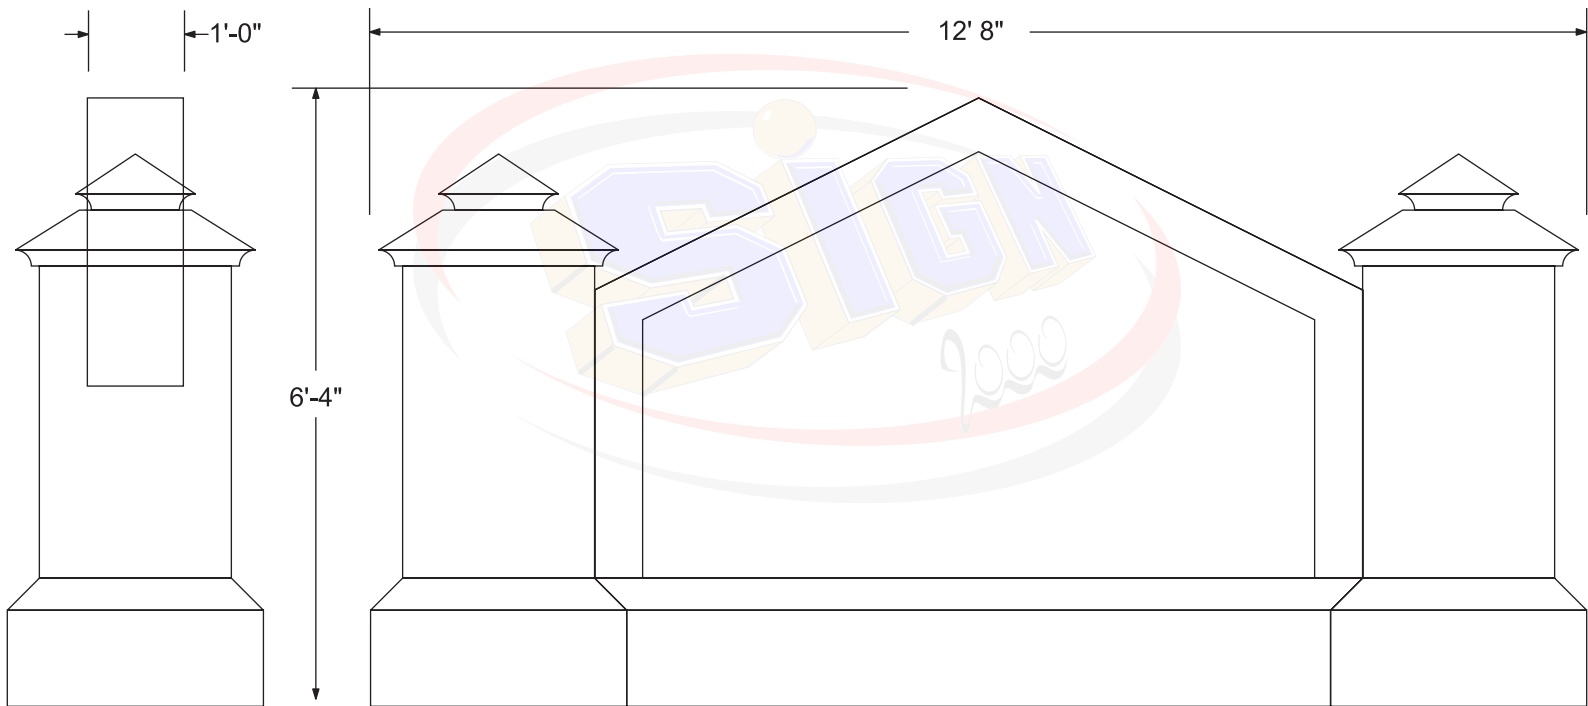

End View

Front and Back View

SIGNS OF 2000
10 Butler St., Clifton, NJ 07011
Tel: 973-253-1333
Fax: 973-253-1953
sales@signof2000.com
www.signof2000.com

Company:
Street:
City:
State/Zip:
Country:
Phone:
Fax:
Description:
Comment: