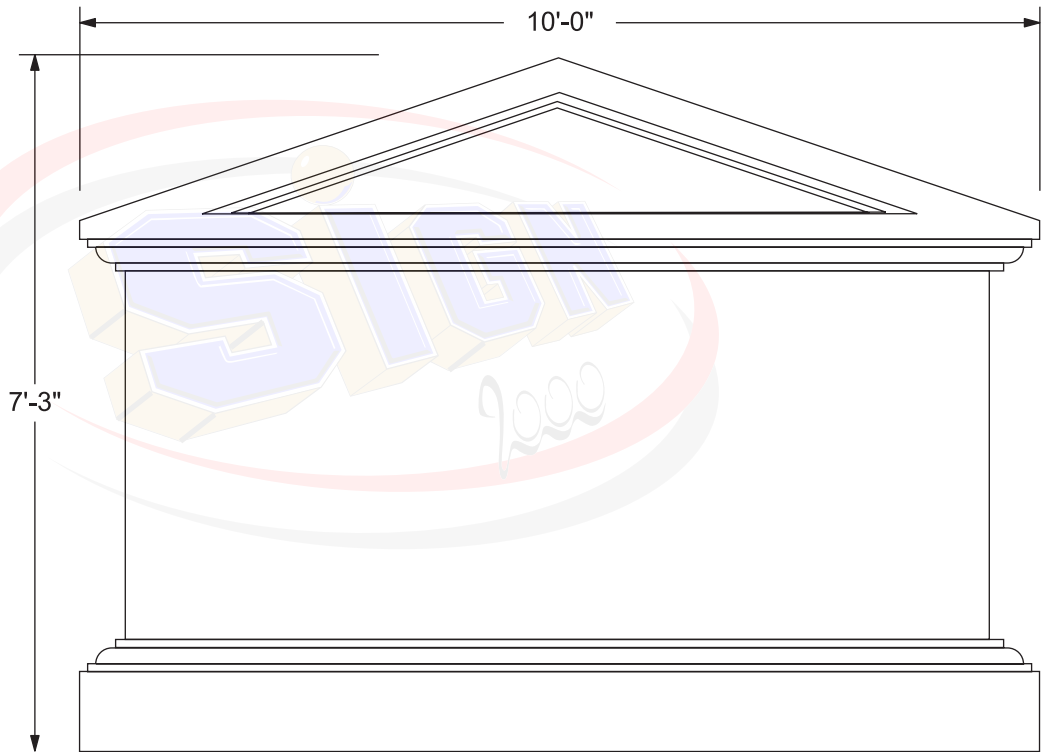

End View

Front and Back View

SIGNS OF 2000
10 Butler St., Clifton, NJ 07011
Tel: 973-253-1333
Fax: 973-253-1953
sales@signof2000.com
www.signof2000.com

Company:
Street:
City:
State/Zip:
Country:
Phone:
Fax:
Description:
Comment: