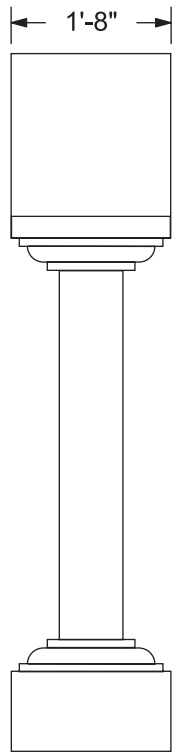

End View

Front and Back View

SIGNS OF 2000
10 Butler St., Clifton, NJ 07011
Tel: 973-253-1333
Fax: 973-253-1953
sales@signof2000.com
www.signof2000.com

Company:
Street:
City:
State/Zip:
Country:
Phone:
Fax:
Description:
Comment:

Job No:
Contact Name:
Order Taken From:
Order Date:
Terms:
Delivery Date:
Shipping:

P.O. Number:
Drawing Name:
Price: \$.....