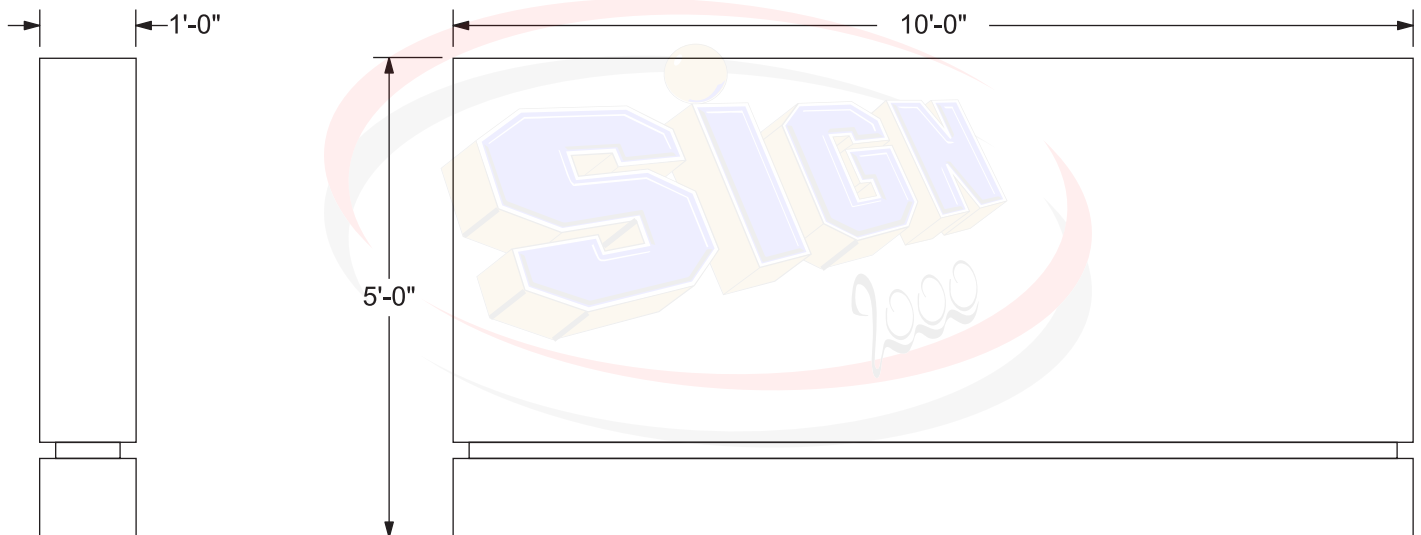

End View

Front and Back View

SIGNS OF 2000
10 Butler St., Clifton, NJ 07011
Tel: 973-253-1333
Fax: 973-253-1953
sales@signof2000.com
www.signof2000.com

Company:
Street:
City:
State/Zip:
Country:
Phone:
Fax:
Description:
Comment: