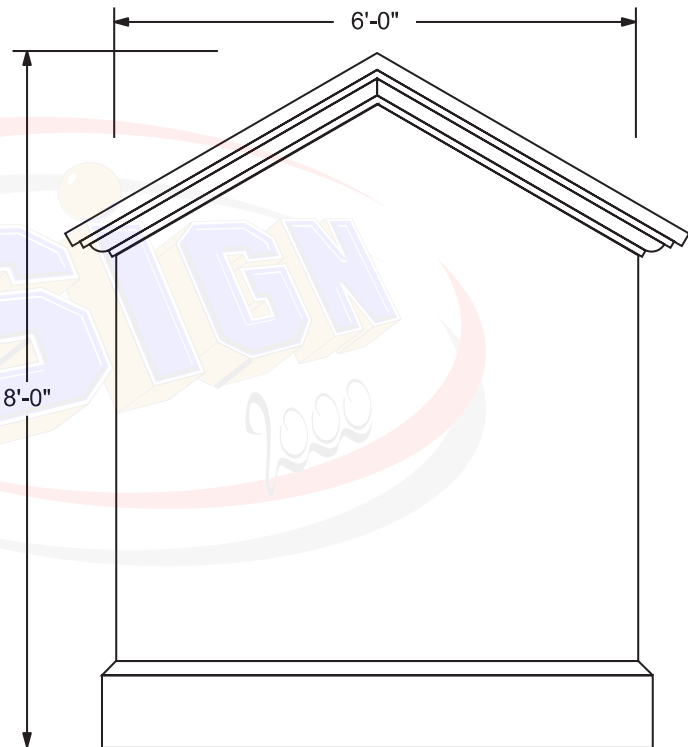

End View

Front and Back View

**SIGNS OF 2000**  
10 Butler St., Clifton, NJ 07011  
Tel: 973-253-1333  
Fax: 973-253-1953  
sales@signof2000.com  
www.signof2000.com

Company:  
Street:  
City:  
State/Zip:  
Country:  
Phone:  
Fax:  
Description:  
Comment: